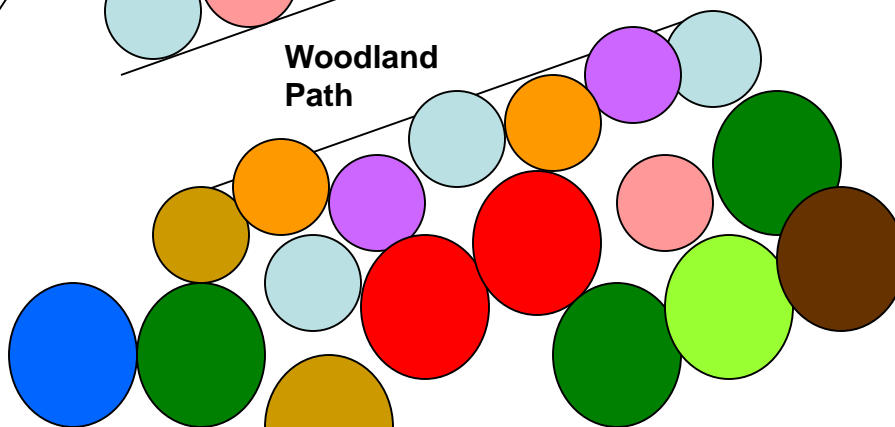

Woodland Path