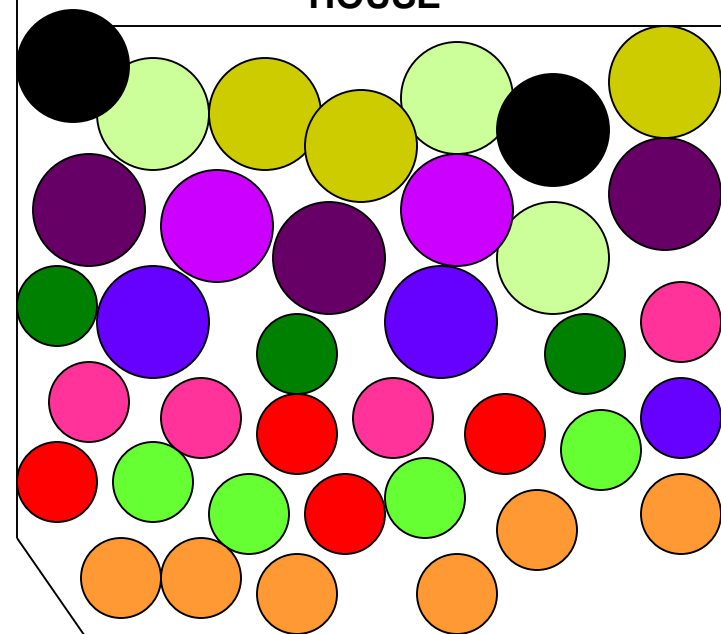

HOUSE

Sun Lovers Recipe-B

1. Ohio Spiderwort
2. Smooth Penstemon
3. Blue Star
4. Pale Purple Coneflower
5. MO Black-eyed Susan
6. Button Blazing Star
7. Rattlesnake Master
8. Purple Prairie Clover
9. Blue Sage
10. Switchgrass
11. Prairie Dropseed
12. Aromatic Aster